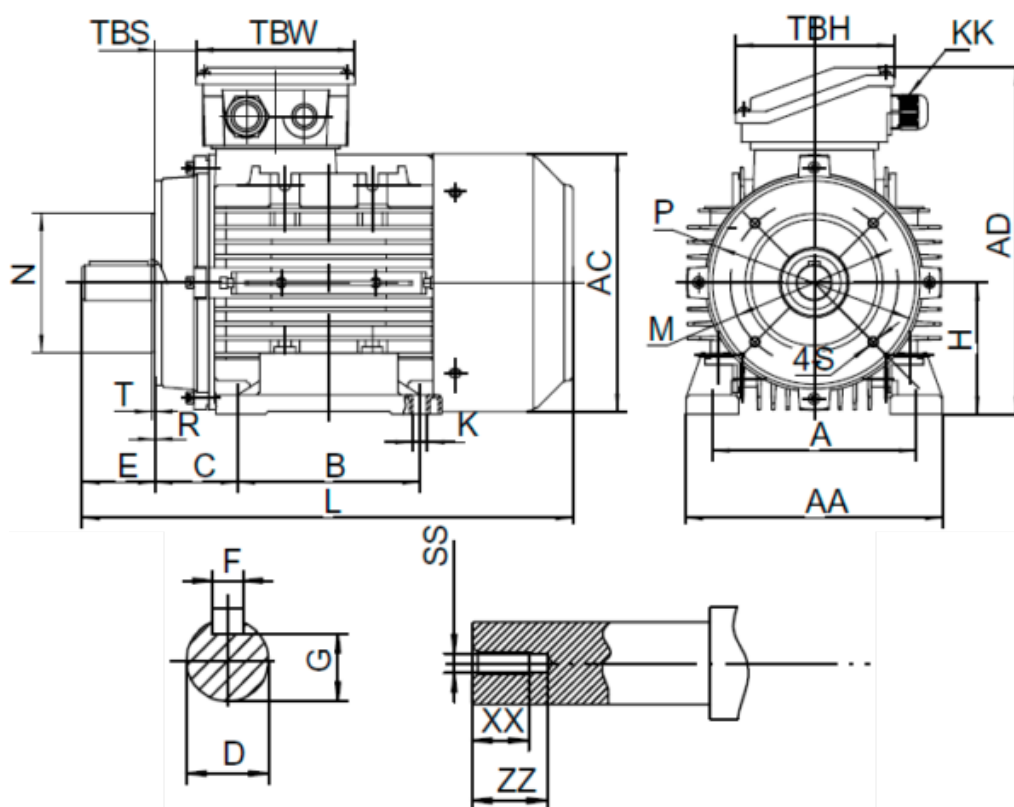

Data Sheet

Article number: 2518000752160140

Description: Kleedrive T3A 713-2 0.75kw 2800 rpm UL/CSA
3x230/400V 50 HZ IP55 B34Eff=80,7%

Measures

A = 112	F = 5	R = 0	ZZ = 17
AA = 140	G = 11	S = M6	
AC = Ø138	H = 71	SS = M5	
AD = 186	HD = 115	T = 2.5	
B = 90	L = 245	TBH = 98	
C = 45	M = Ø85	TBS = 16	
D = Ø14	N = Ø70	TBW = 98	
E = 30	P = Ø105	XX = 12	